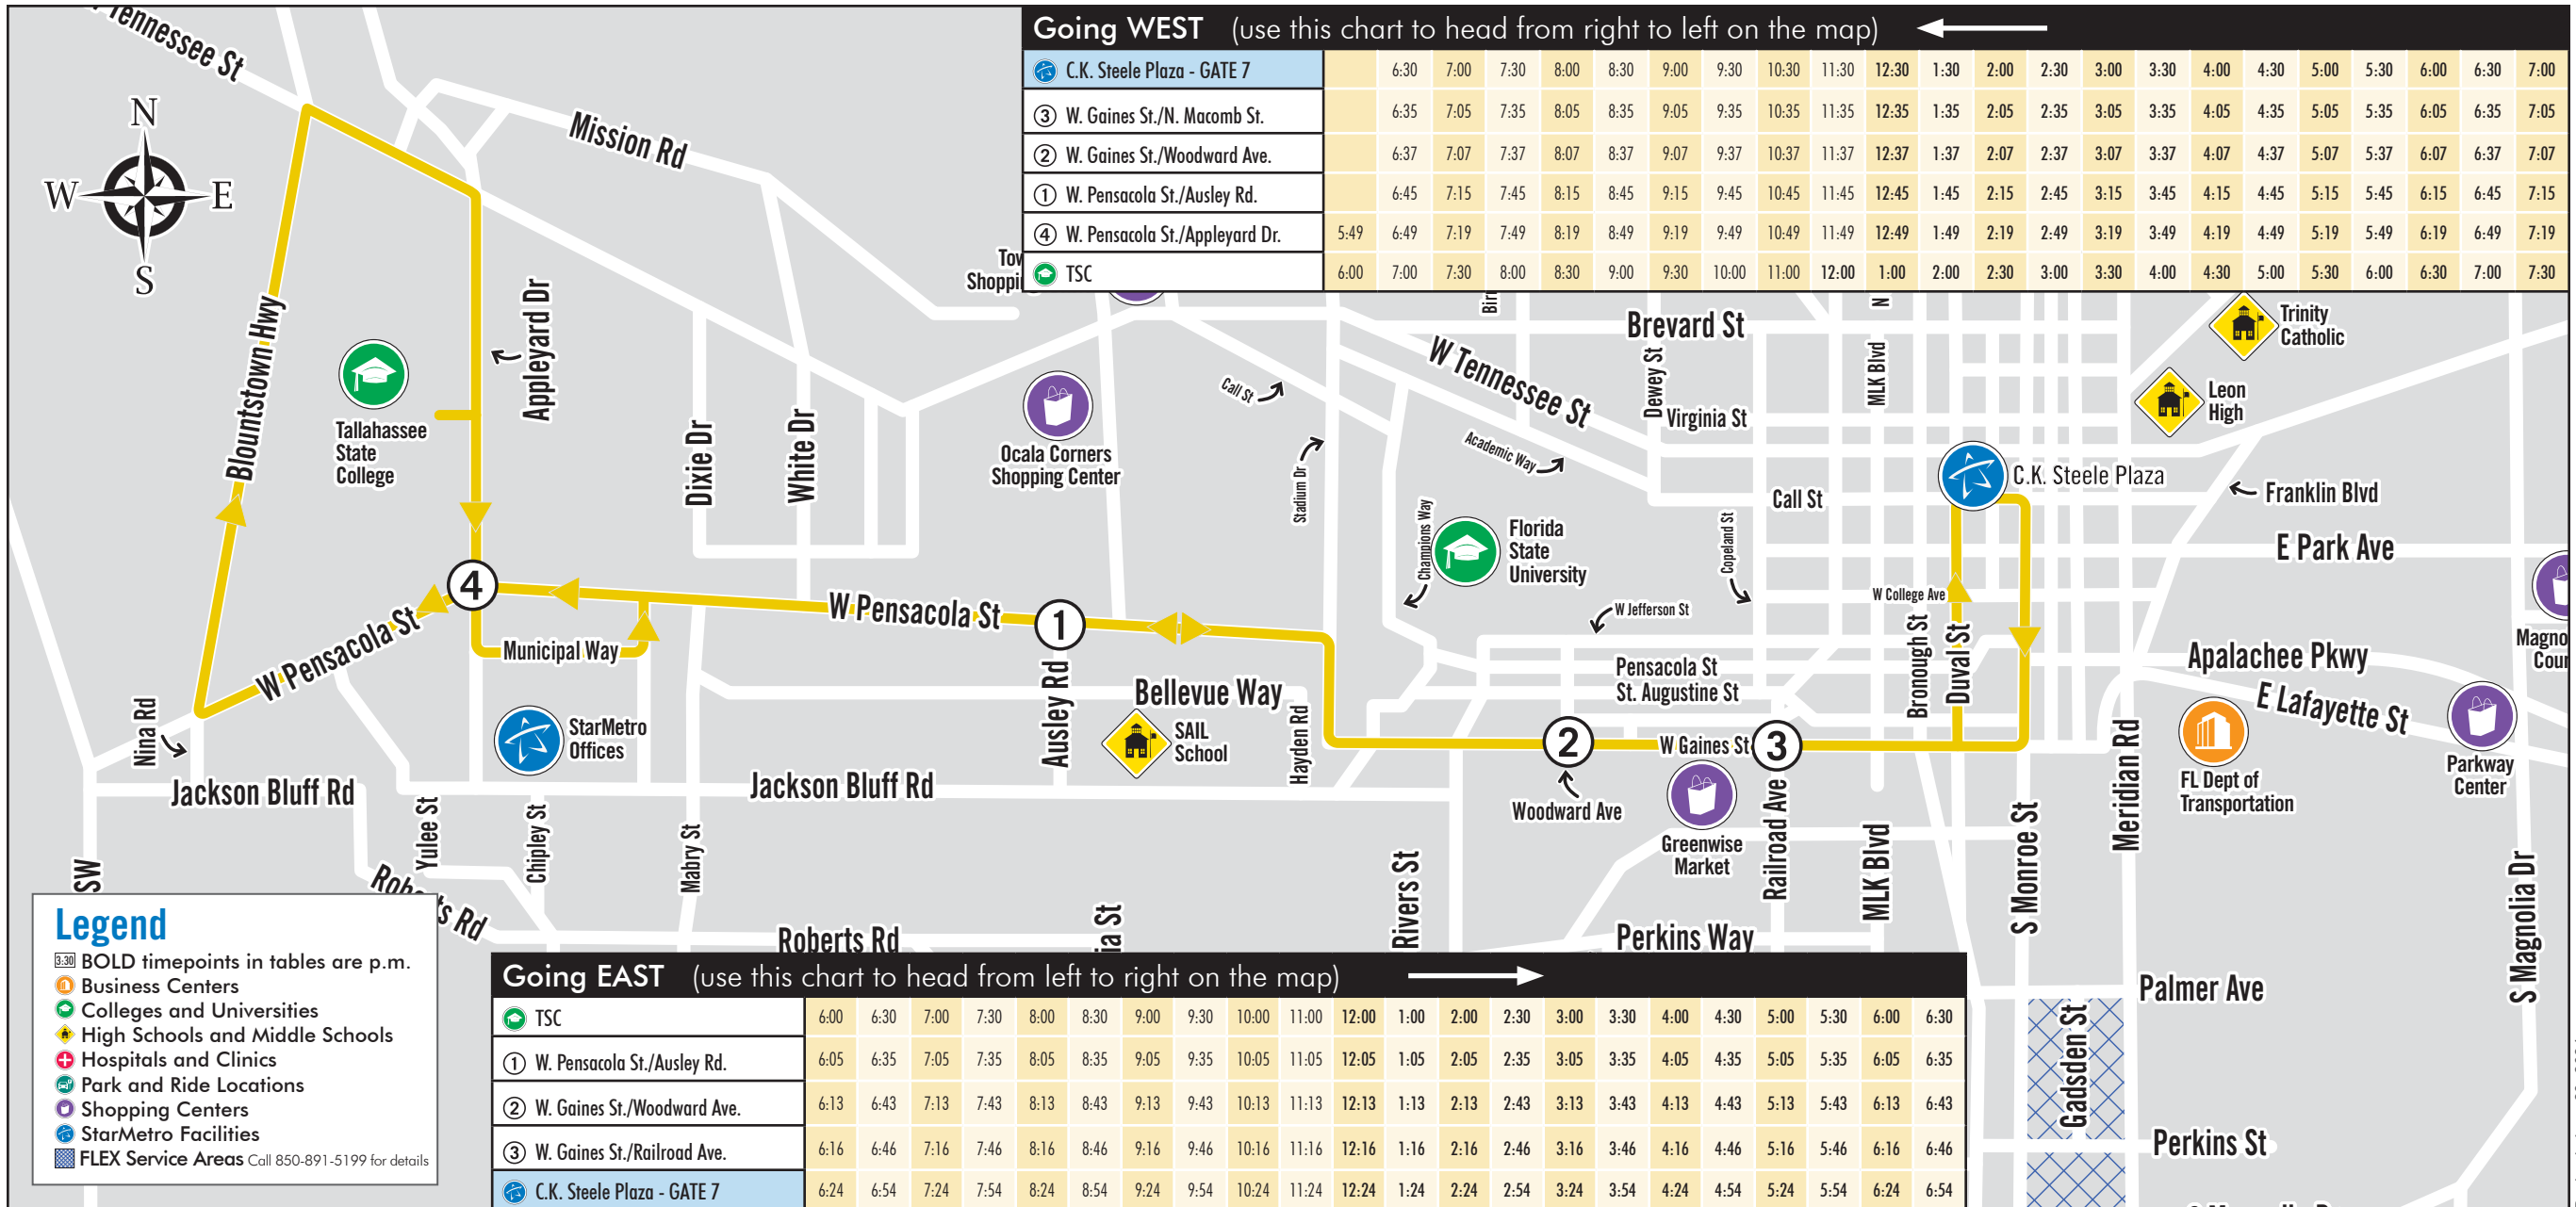

T Tall Timbers Route (Mon-Fri)

TSC, Gaines St., CollegeTown, C.K. Steele Plaza

Monday - Friday (5:49 a.m. - 7 p.m.) | Bus comes every: **30 min (60 min off-peak, 9:30 a.m. - 2 p.m.)**

Legend

- 3:30** BOLD timepoints in tables are p.m.
- 🚗 Business Centers
- 🎓 Colleges and Universities
- 🏫 High Schools and Middle Schools
- 🏥 Hospitals and Clinics
- 🚗 Park and Ride Locations
- 🛍️ Shopping Centers
- 🚗 StarMetro Facilities
- 🚗 FLEX Service Areas Call 850-891-5199 for details